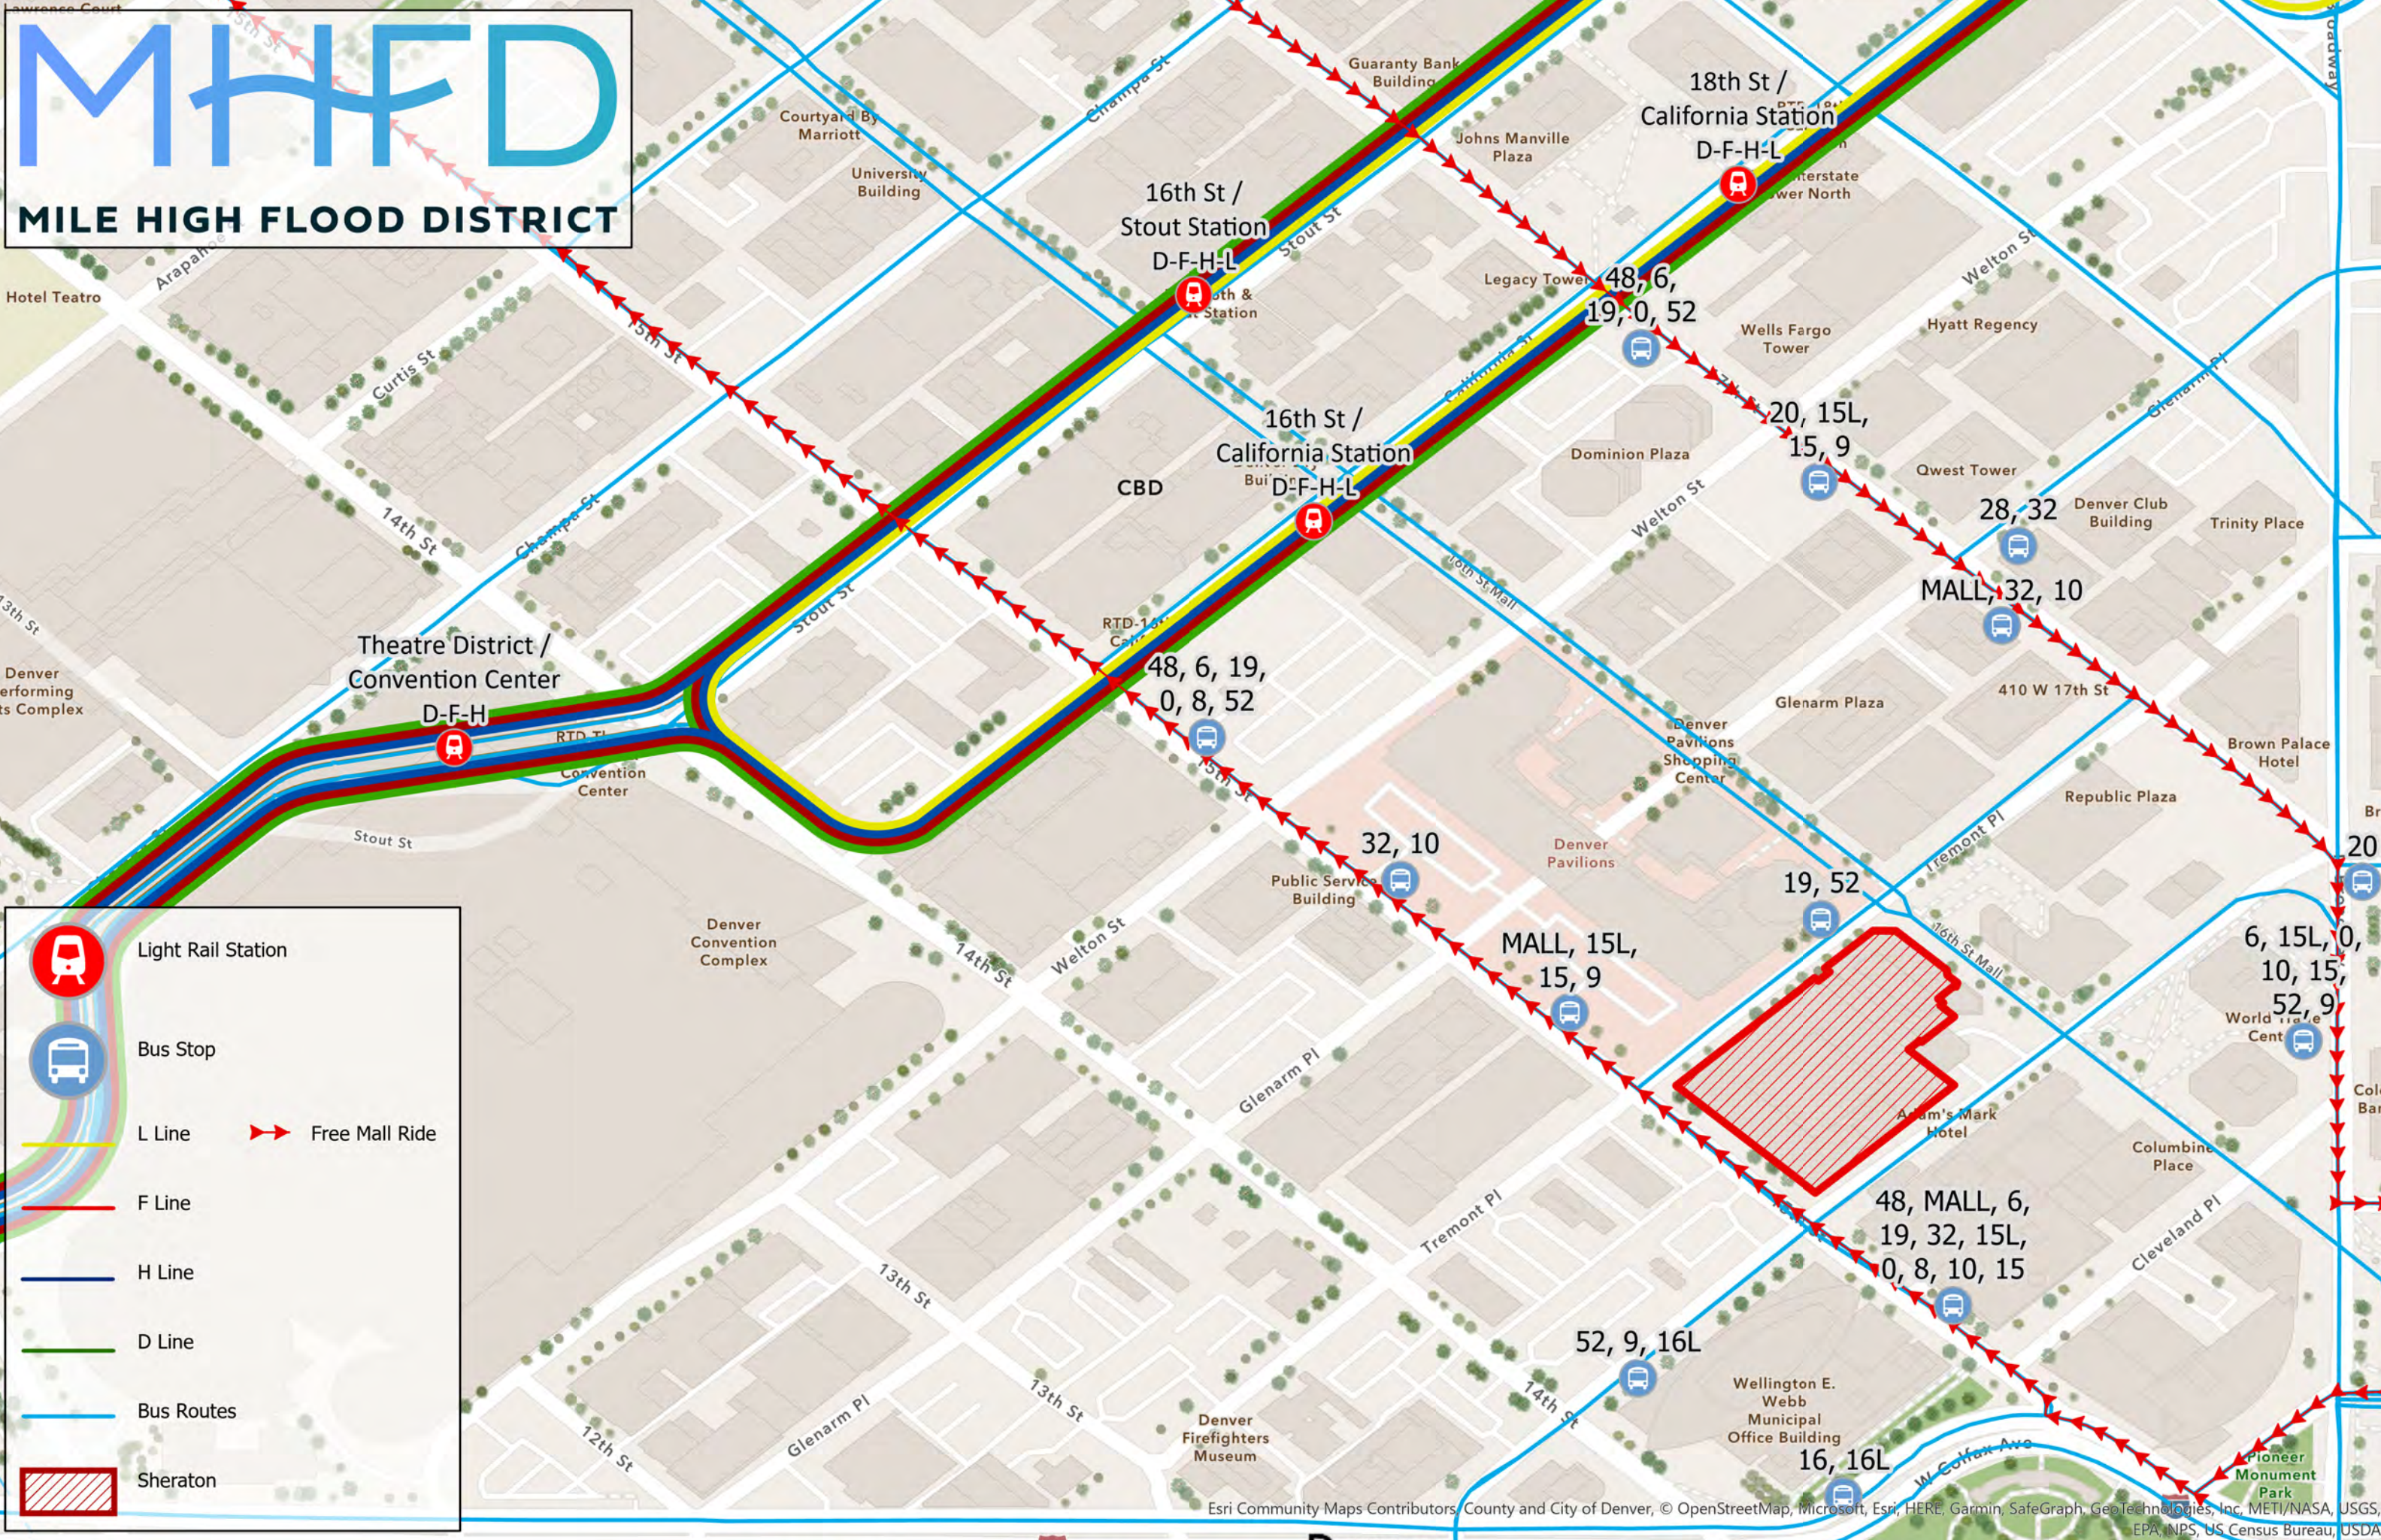

MHFD

MILE HIGH FLOOD DISTRICT

-  Light Rail Station
-  Bus Stop
-  L Line
-  F Line
-  H Line
-  D Line
-  Bus Routes
-  Sheraton
-  Free Mall Ride