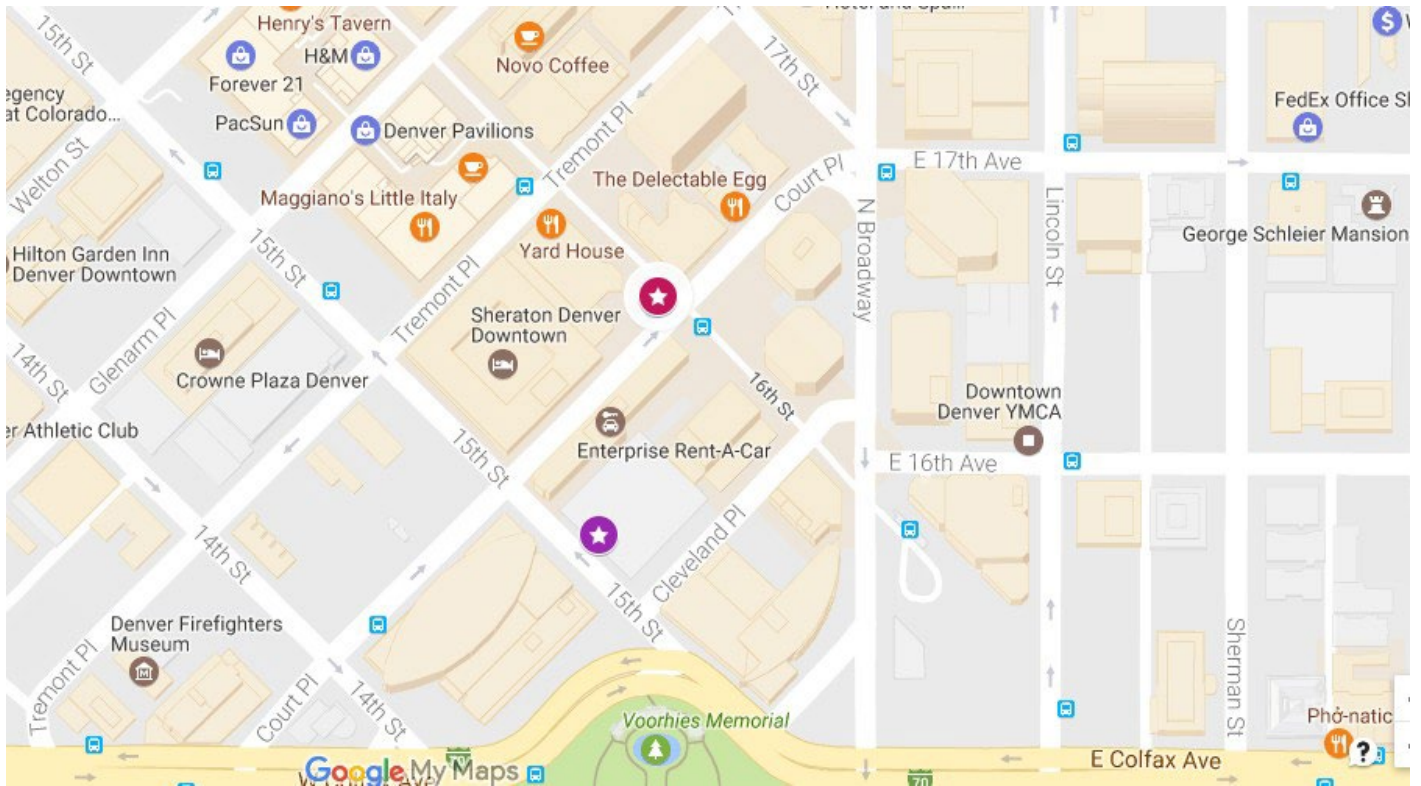

SHERATON

Denver Downtown Hotel

Directions to Parking Garage Entrance

The Garage Entrance is located on 15th Street between Cleveland & Court Place

From Broadway:

- Turn right on Cleveland
- Turn right on 15th Street and garage entrance will be on your right

From Colfax:

- Turn off from Colfax Avenue onto 15th Street passed Cleveland Place and the garage entrance will be on your right

Sheraton Denver Downtown Hotel | (303) 893-3333 | 1550 Court Place | Denver, CO 80202

Self-Parking – Garage entrance is on the right side of 15th Street

Daily between 4am – 5pm

- \$14.00 for 0-1 Hour
- \$22.00 for 1-2 Hours
- \$30.00 for 2-3 Hours
- \$38.00 for 3-4 Hours
- \$49.00 for maximum daily rate

Overnight -\$49.00 with in/ out privileges

Evenings - \$14.00 Mon –Fri after 5pm to 4am

Weekends - \$14.00 Fri after 5pm to Mon 4am

Alternate surface lots locations are numbered on the map above and operating company info, prices and directions can be found at www.bestparking.com/denver-parking.