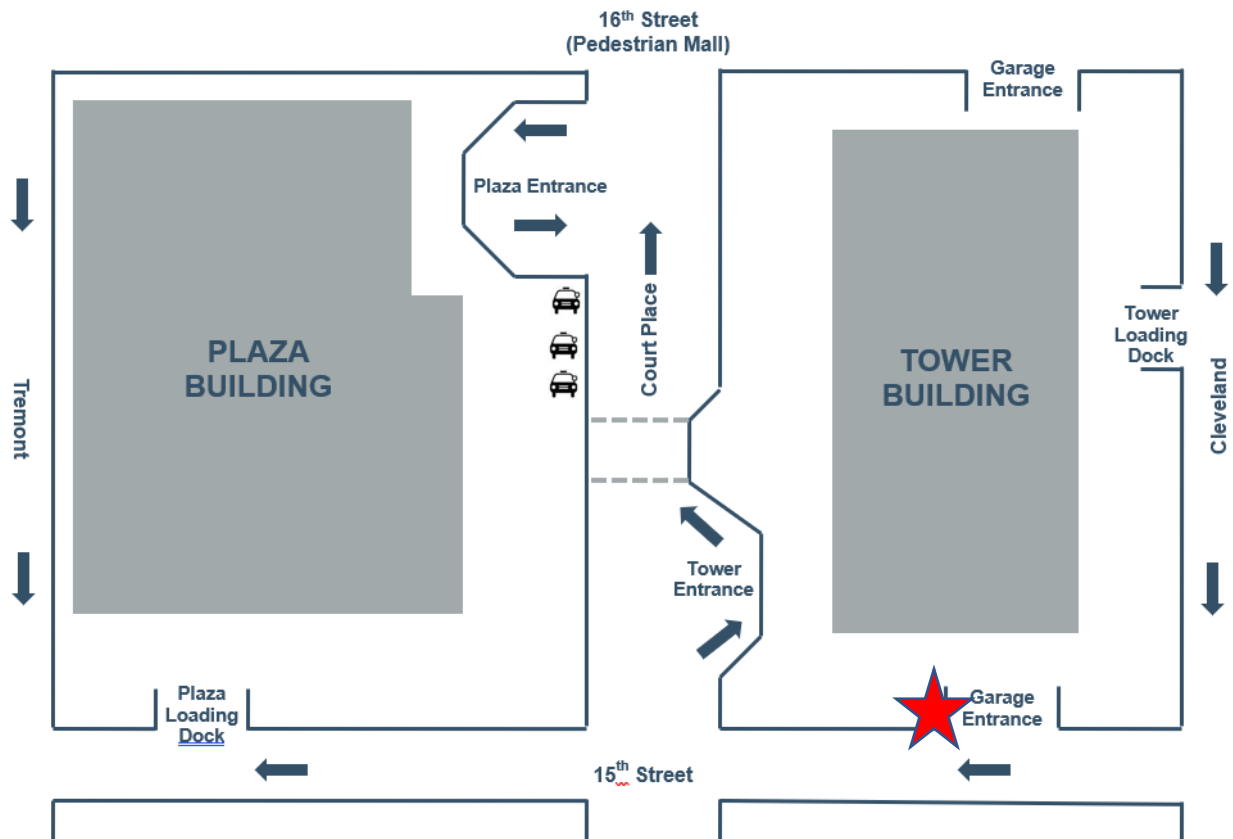

SHERATON

Denver Downtown Hotel

Directions to Parking Garage Entrance

The Garage Entrance is located on 15th Street between Cleveland & Court Place

From Broadway:

- Turn right on Cleveland
- Turn right on 15th Street and garage entrance will be on your right

From Colfax:

- Turn off from Colfax Avenue onto 15th Street passed Cleveland Place and the garage entrance will be on your right

Sheraton Denver Downtown Hotel | (303) 893-3333 | 1550 Court Place | Denver, CO 80202

Self-Parking – Garage entrance is on the right side of 15th Street

Daily between 4am – 5pm

- \$14.00 for 0-1 Hour
- \$22.00 for 1-2 Hours
- \$30.00 for 2-3 Hours
- \$38.00 for 3-4 Hours
- \$49.00 for maximum daily rate

Overnight -\$49.00 with in/ out privileges

Evenings - \$14.00 Mon –Fri after 5pm to 4am

Weekends - \$14.00 Fri after 5pm to Mon 4am

Alternate surface lots locations are numbered on the map above and operating company info, prices and directions can be found at www.bestparking.com/denver-parking.